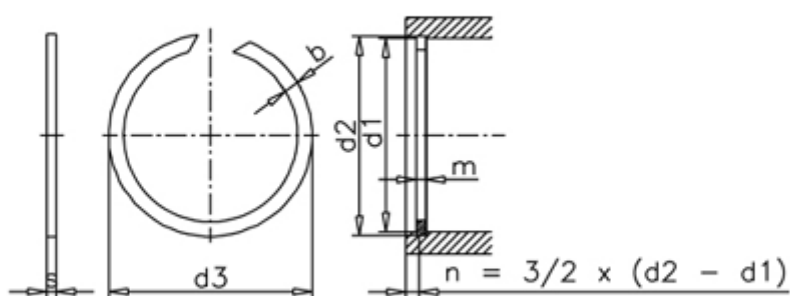

# Data Sheet

Article number: 0127168

Description: Circlip SB 240

## Measures

---

b = 5.00

d1 = 240

d2 = 243.0

d3 = 245.4

Description = SB 240

FN kN = 189.00